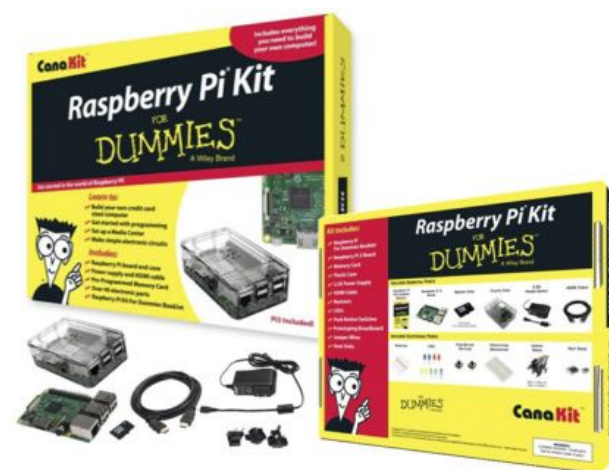

Logitech

880-1479 MK330 Set

Optical Mouse

- Basic 3 button optical scroll wheel mouse with 1000dpi sensor resolution
- 1.8m cable with either USB and PS/2 connectivity

CHERRY

420-182

Ergonomic Mouse Pad

- Ergonomic memory foam mouse pad for conformability working with your laptop or computer
- Foam adapts to fit the shape of your wrist perfectly during use to prevent wrist pain
- Durable, hygienic fabric surface

hama

143-8959

24in Full HD LED Monitor

- An LED backlit monitor which delivers sharp, bright and crystal clear images, perfect for providing a larger screen to a laptop
- Offers HDMI and RGB inputs

SAMSUNG

144-8701 LS24D330HSX/EN

Raspberry Pi Kit

- The Raspberry Pi for Dummies booklet introduces a fun way of digital learning based on the Raspberry Pi board
- Build your own credit card sized computer
- Make simple electronic circuits with the included electronic parts