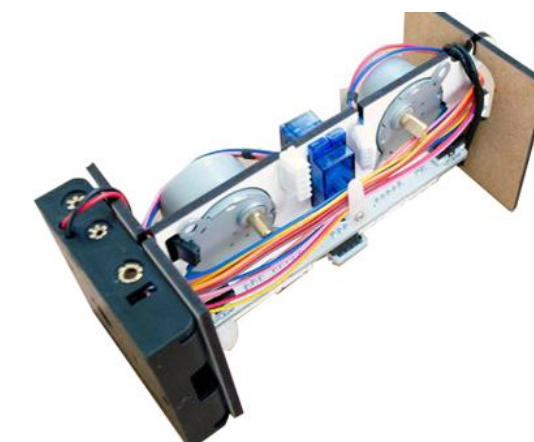

Mirobot Maker Kit - Electronics Only

- Mirobot v2 Electronics Only Kit consists of all the parts except the chassis to build a WiFi Drawing Robot.
- The kit is suitable for children over seven years old and teaches about technology, programming, robotics and mathematics.