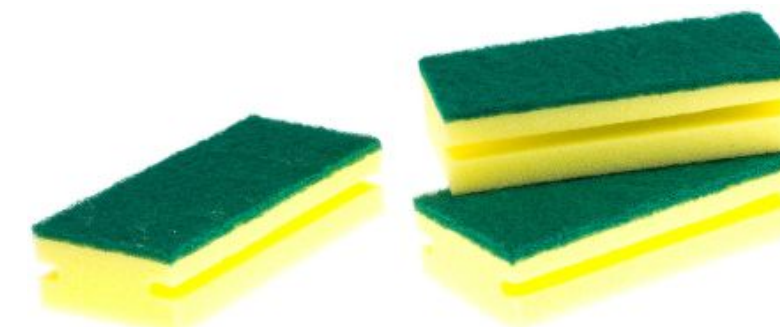

918-5743

Anti-Slip Shoe Cover

- These cleanroom polythene 'overshoe' shoe covers are ideal for use in any cleanroom environment or food/light industrial tasks.

829-5366

Sponge Scourer

- Cut out grips for easy handling whilst in use
- One abrasive side is integrated into the sponge to assist with scrubbing of pots and pans
- Ideal for all washing up applications