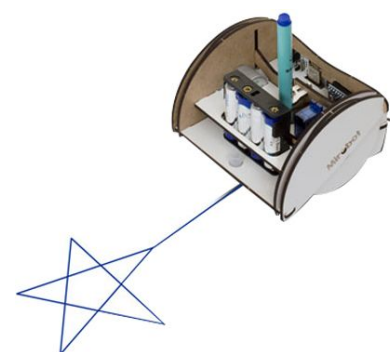

Mirobot Drawing Robot Kit - Full Kit

- The kit is suitable for children over seven years old and teaches about technology, programming, robotics and mathematics.
- Mirobot v2 Kit is a complete Kit to build the WiFi Drawing Robot.
- Easy to assemble and get started.